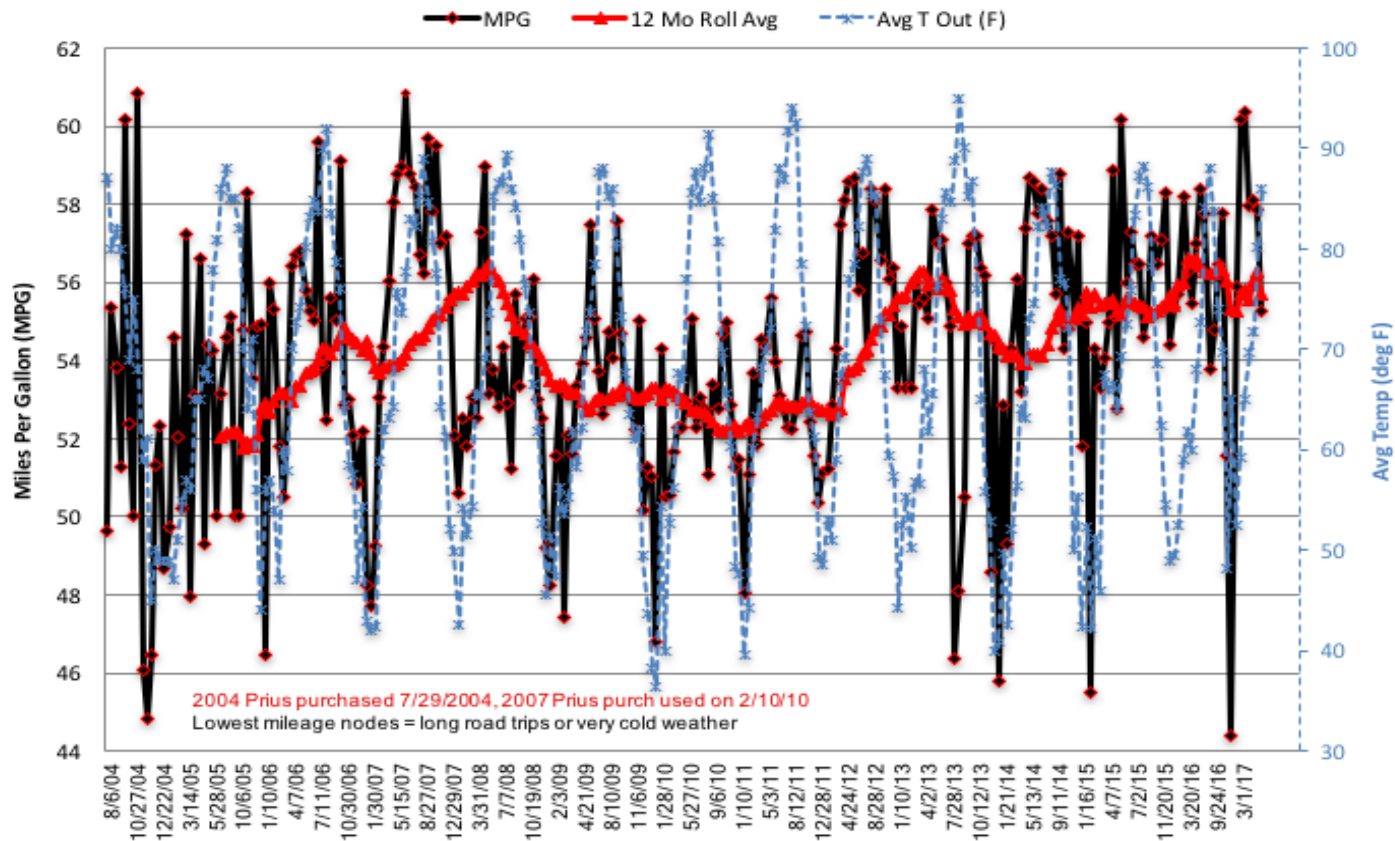

Paul's Prius 2004+2007

Lifetime MPG = 54.2

Prius MPG vs Avg Temp Out (F)

Longer engine warmup affects mileage

A/C use and battery temp impact mileage